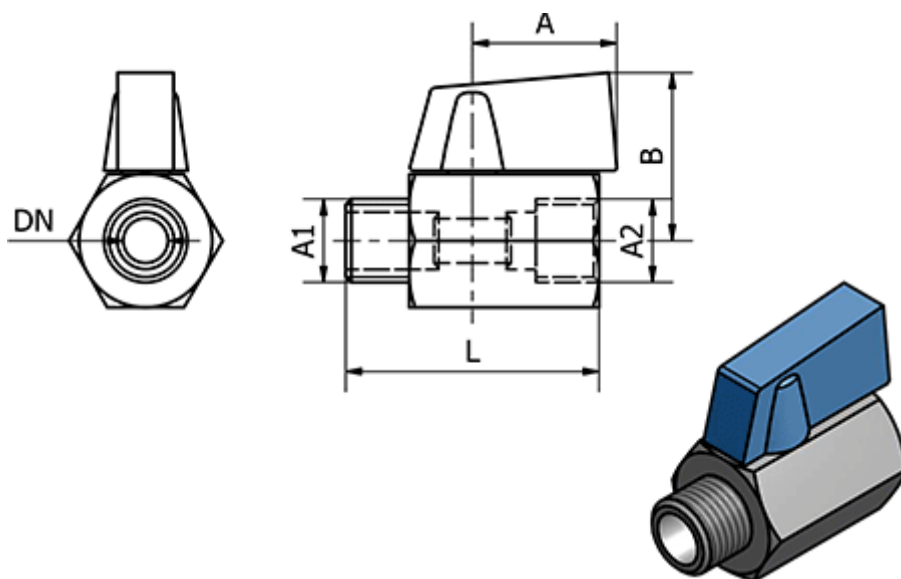

Article number: 58637703ES

Description: Mini Ball Valve 377.03-ES, - G 1/2"  
Mini Ball Valve

## Measures

A	= 22.8
B	= 28.3
DN	= 9.1999999999999993
L	= 58
Thread A1	= G 1/2"
Thread A2	= G 1/2"